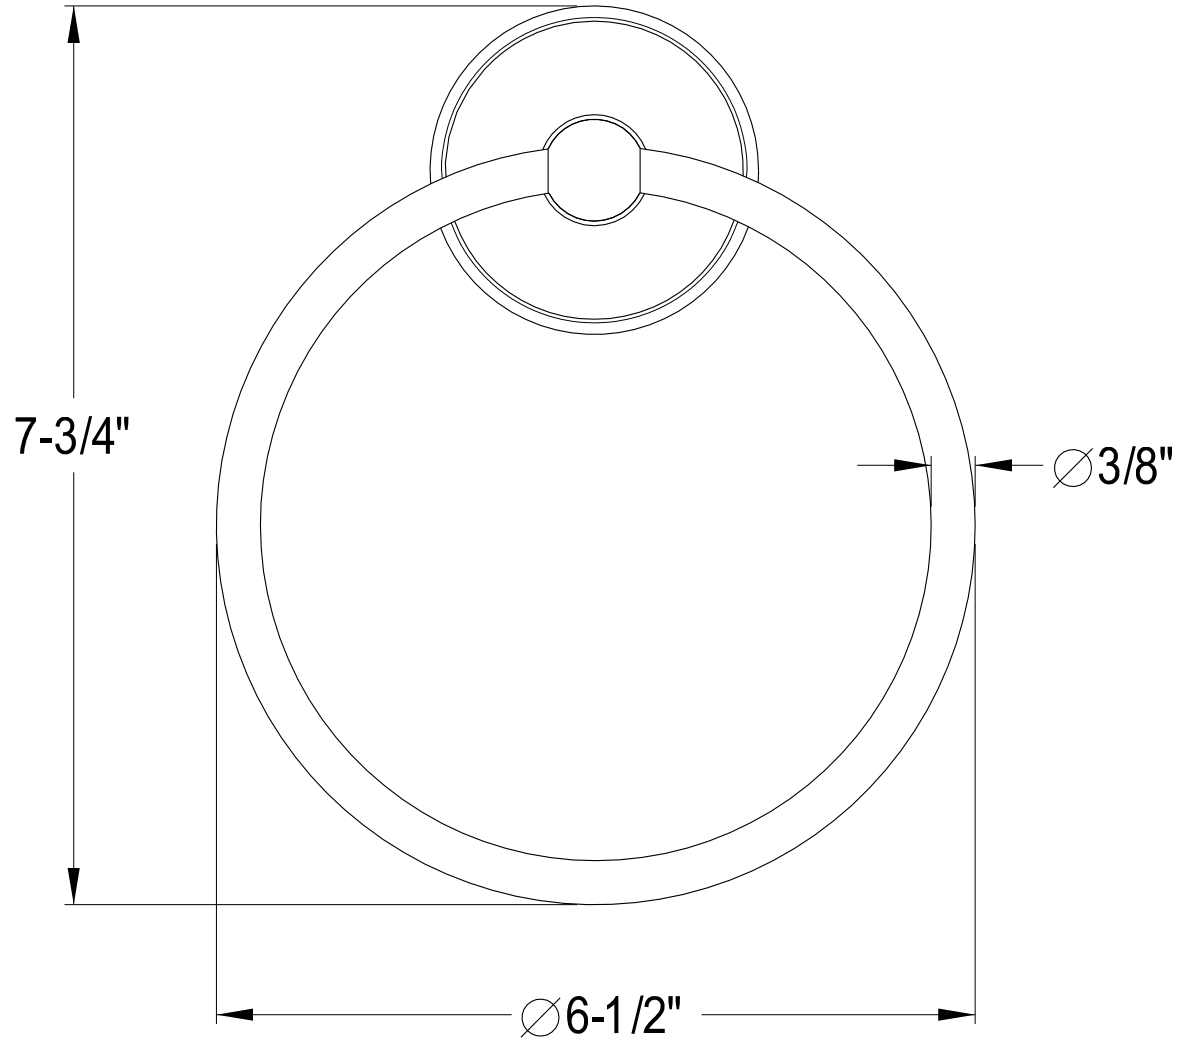

BA1162C,PB,ORB,SN,BK

18" Towel Bar

BA1164C,PB,ORB,SN,BK

Towel Ring

BA1168C,PB,ORB,SN,BK

Toilet Paper Holder